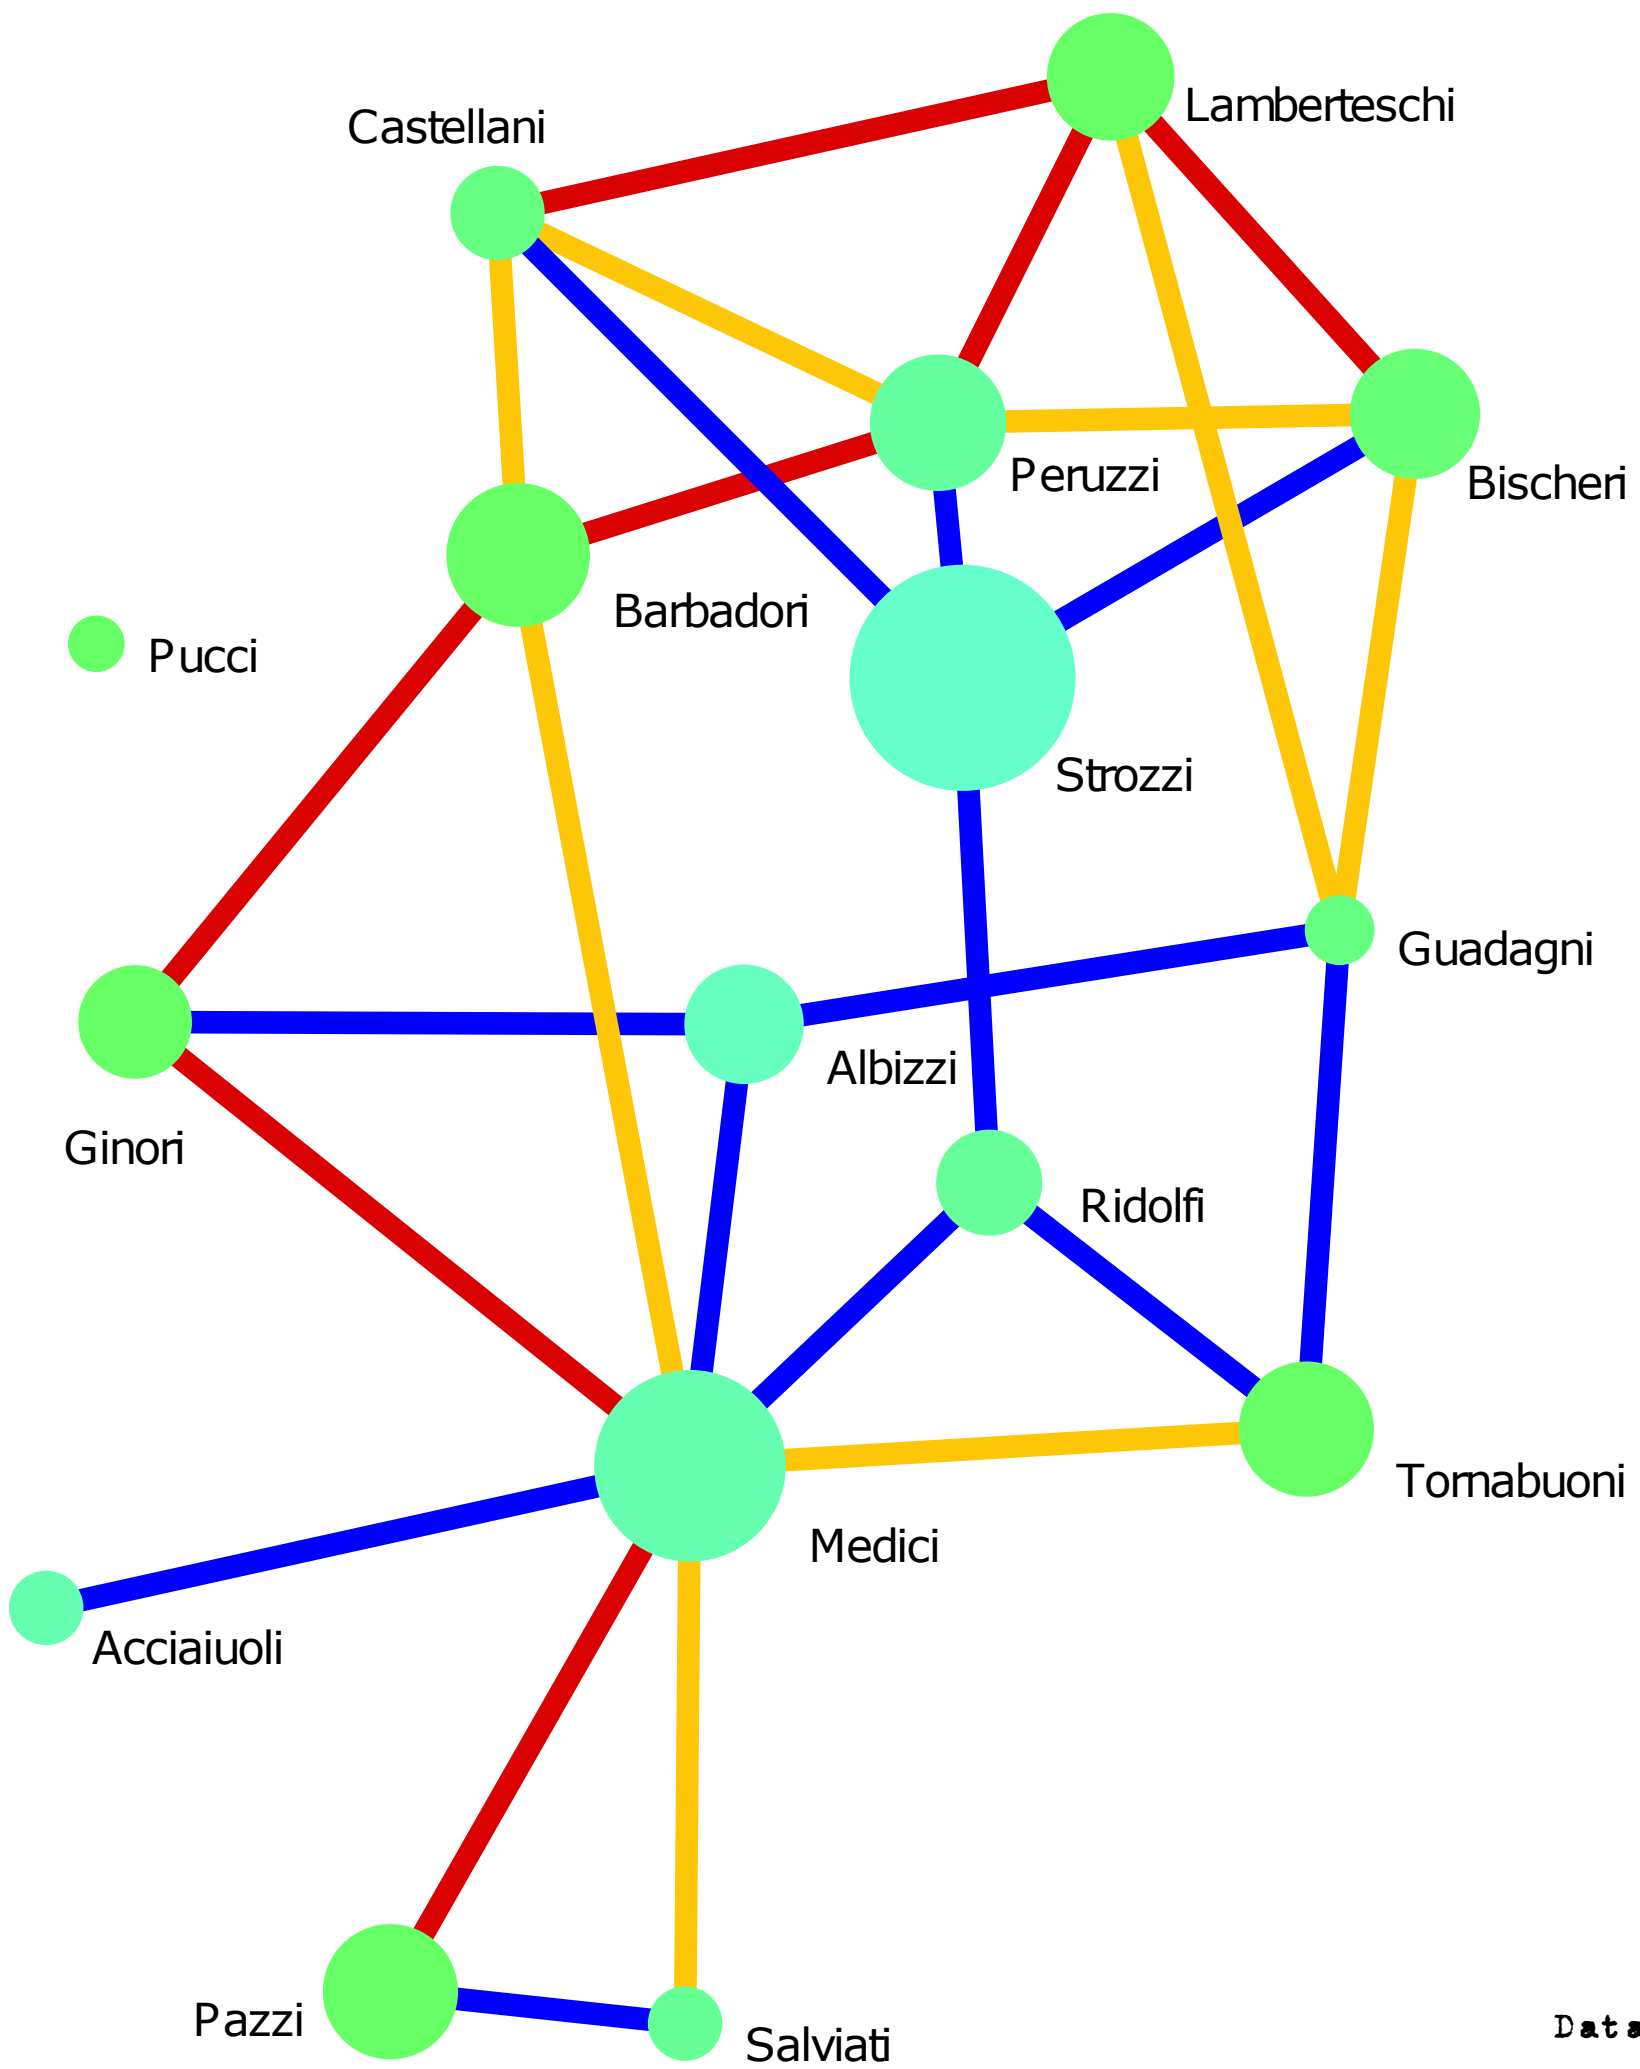

Florentine Families Network 1282 - 1500

Node size and color

Wealth(Thousands of Lira)

Number of Government Seats (Priorates)

Edge Color

Relationship Type